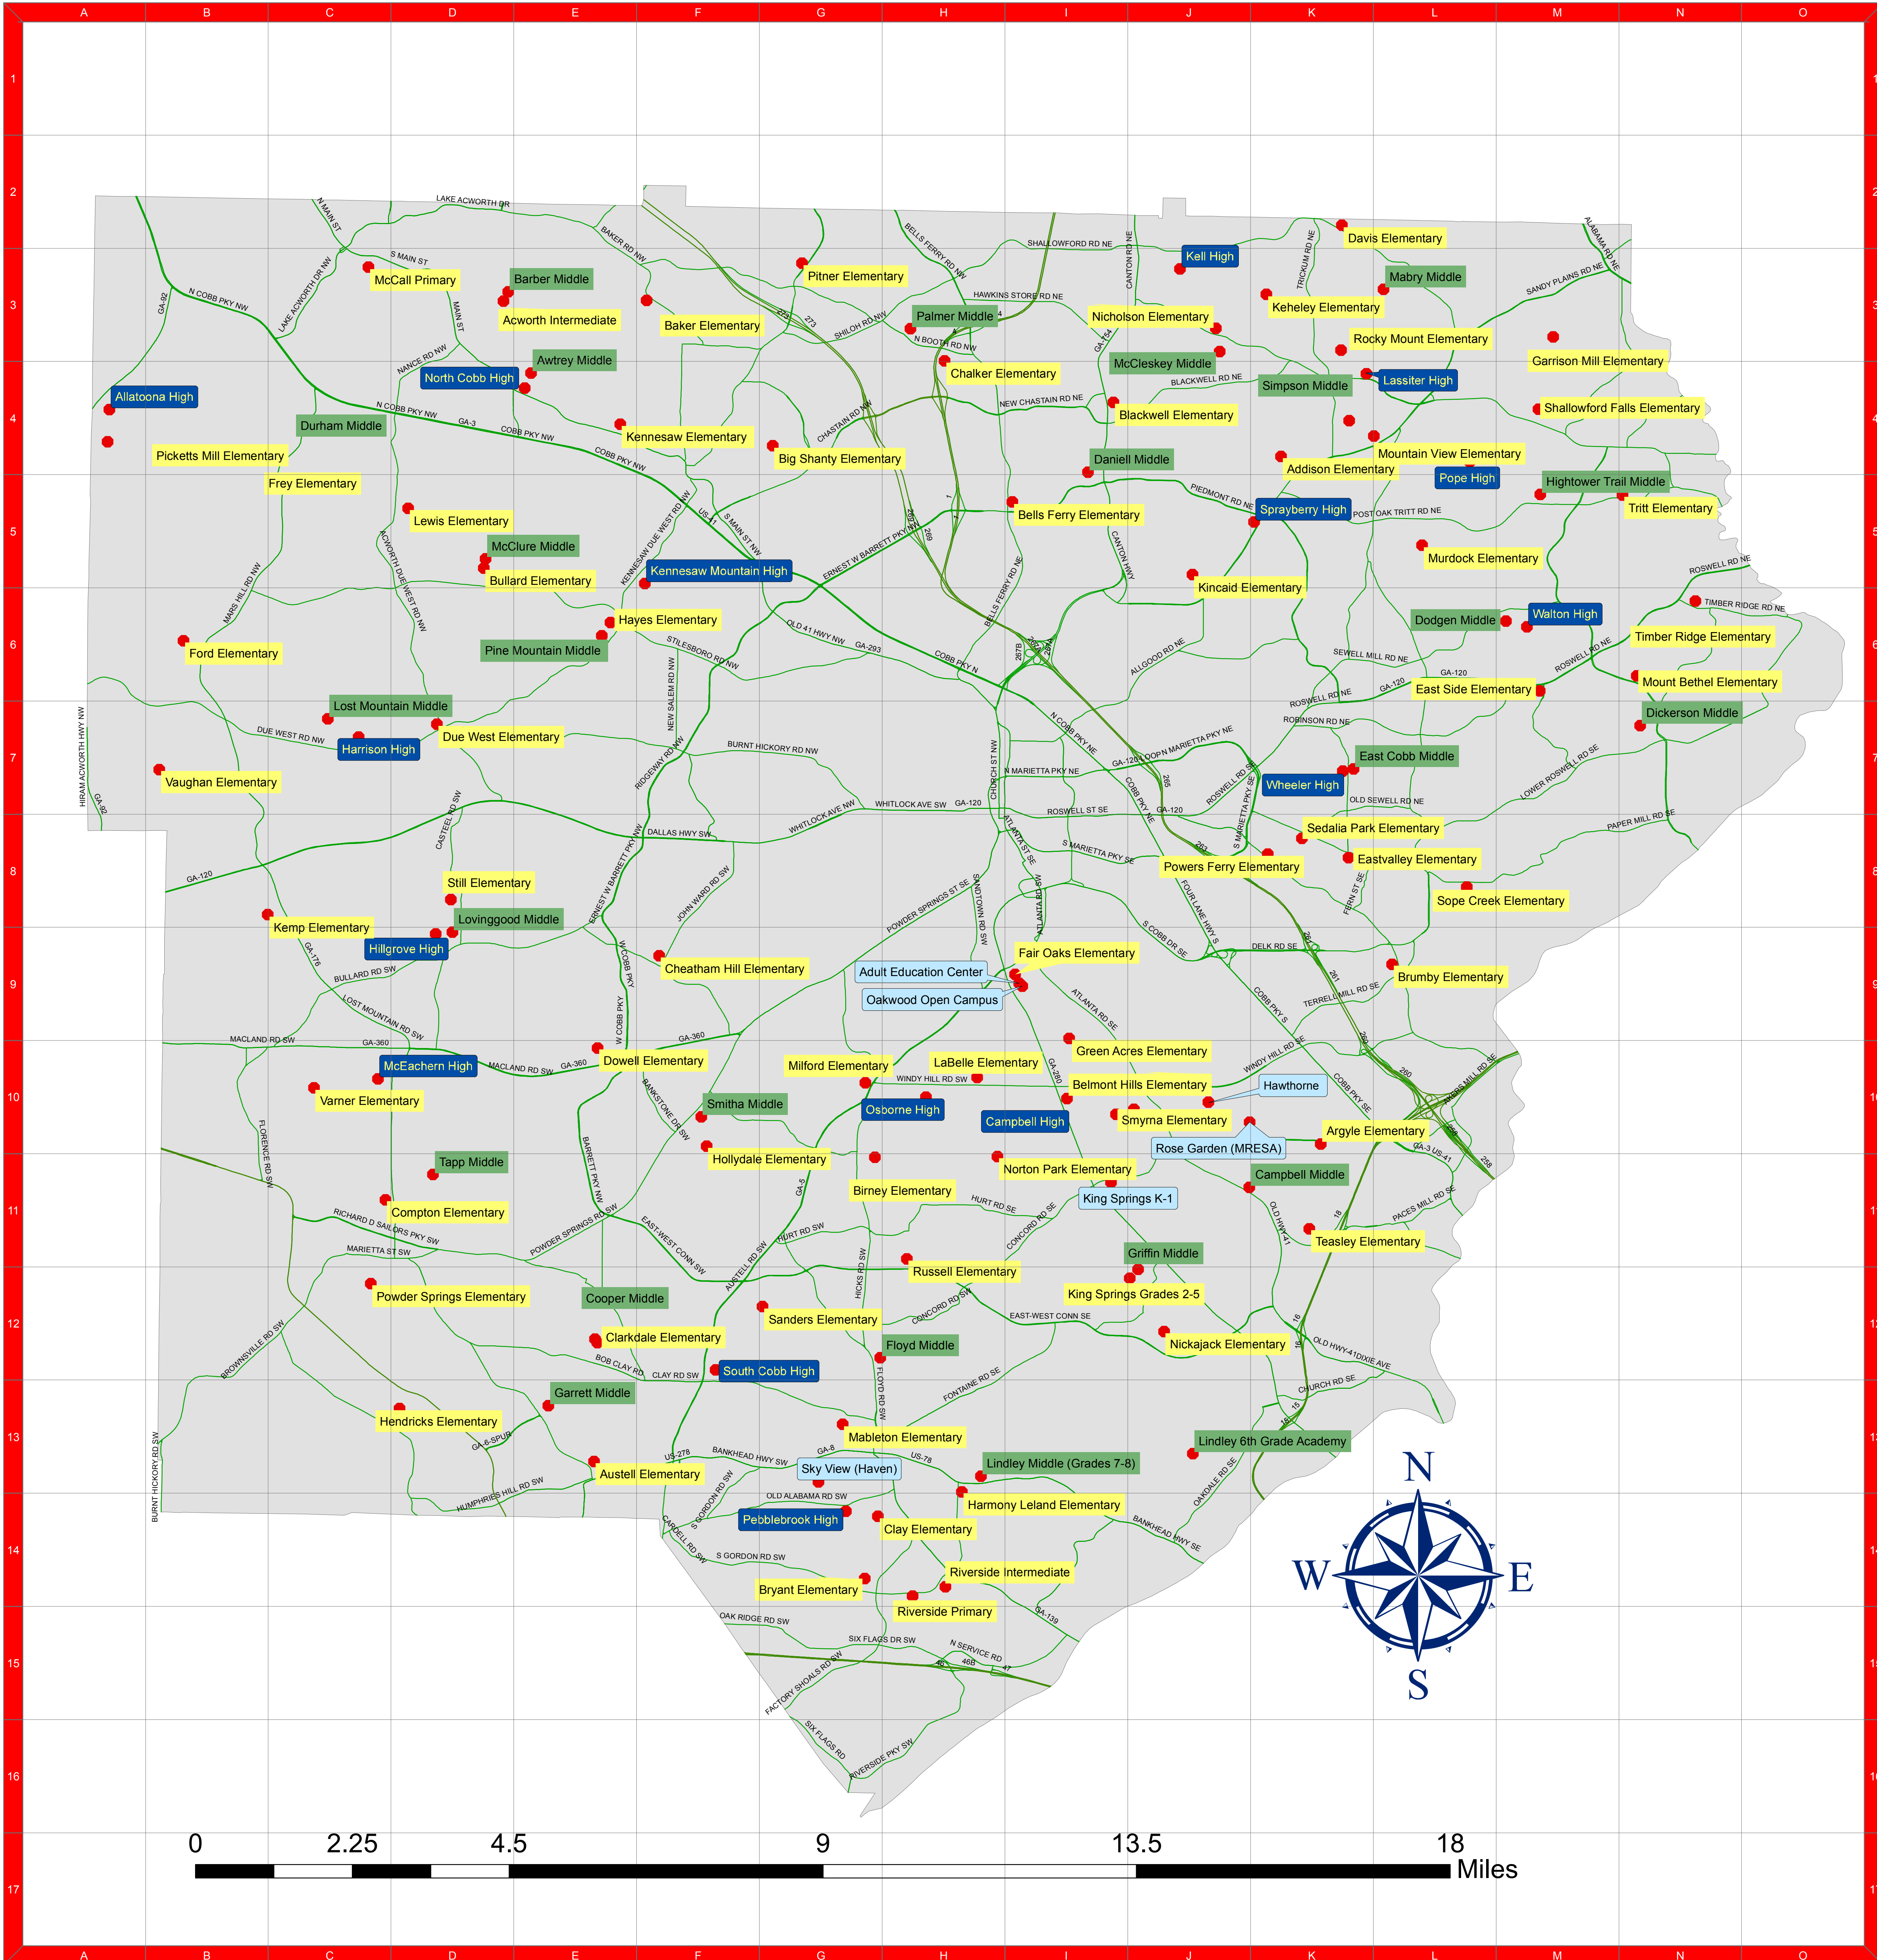

Cobb County School District Map of All School Locations August 2017

Elementary School Coordinates

● Acworth D-3	● Compton C-11	● Kennesaw F-5	● Powers Ferry K-8
● Addison K-4	● Davis K-2	● Kincaid J-5	● Riverside H-14
● Argyle K-10	● Dowell E-10	● King Springs J-12	● Riverside Primary H-14
● Austell E-13	● Due West D-7	● LaBelle H-10	● Rocky Mount K-3
● Baker F-3	● East Side M-6	● Lewis D-5	● Russell H-11
● Bells Ferry I-5	● Eastvalley K-8	● Mableton G-13	● Sanders G-12
● Belmont Hills I-10	● Fair Oaks I-9	● McCall Primary C-3	● Sedalia Park K-8
● Big Shanty G-4	● Frey C-4	● Milford G-10	● Shallowford Falls M-4
● Birney G-11	● Garrison Mill M-3	● Mount Bethel N-6	● Smyrna J-10
● Blackwell I-4	● Green Acres I-9	● Mountain View K-4	● Sope Creek L-8
● Brumby L-9	● Harmony Leland H-13	● Murdock L-5	● Still D-8
● Bryant G-14	● Hayes E-6	● Nicholson J-3	● Teasley K-11
● Bullard D-5	● Hendricks D-13	● Nickajack J-12	● Timber Ridge N-6
● Chalker H-3	● Hollydale F-10	● Norton Park H-11	● Tritt N-5
● Cheatham Hill F-9	● Keheley K-3	● Picketts Mill A-4	● Varner C-10
● Clarkdale E-12	● Kell J-3	● Pitner G-3	● Vaughan B-7
● Clay G-14	● Kemp C-8	● Powder Springs C-12	

Middle School Coordinates

● Awtrey E-4	● Hightower Trail M-5
● Barber D-3	● Lindley (Grades 7-8) H-13
● Campbell Middle J-11	● Lindley 6th Grade Academy J-13
● Cooper E-12	● Lost Mountain C-7
● Daniell I-4	● Lovinggood D-9
● Dickerson N-7	● Mabry L-3
● Dodgen M-6	● McCleskey J-3
● Durham C-4	● McClure D-5
● East Cobb K-7	● Palmer H-3
● Floyd G-12	● Pine Mountain E-6
● Garrett E-13	● Simpson K-4
● Griffin J-12	● Smitha F-10
● Tapp D-11	

High School Coordinates

● Allatoona A-4	● North Cobb E-4
● Campbell High I-10	● Osborne H-10
● Harrison C-7	● Pebblebrook G-14
● Hillgrove D-9	● Pope L-4
● Kell J-3	● South Cobb F-12
● Kennesaw Mountain F-5	● Sprayberry K-5
● Lassiter K-4	● Walton M-6
● McEachern C-10	● Wheeler K-7