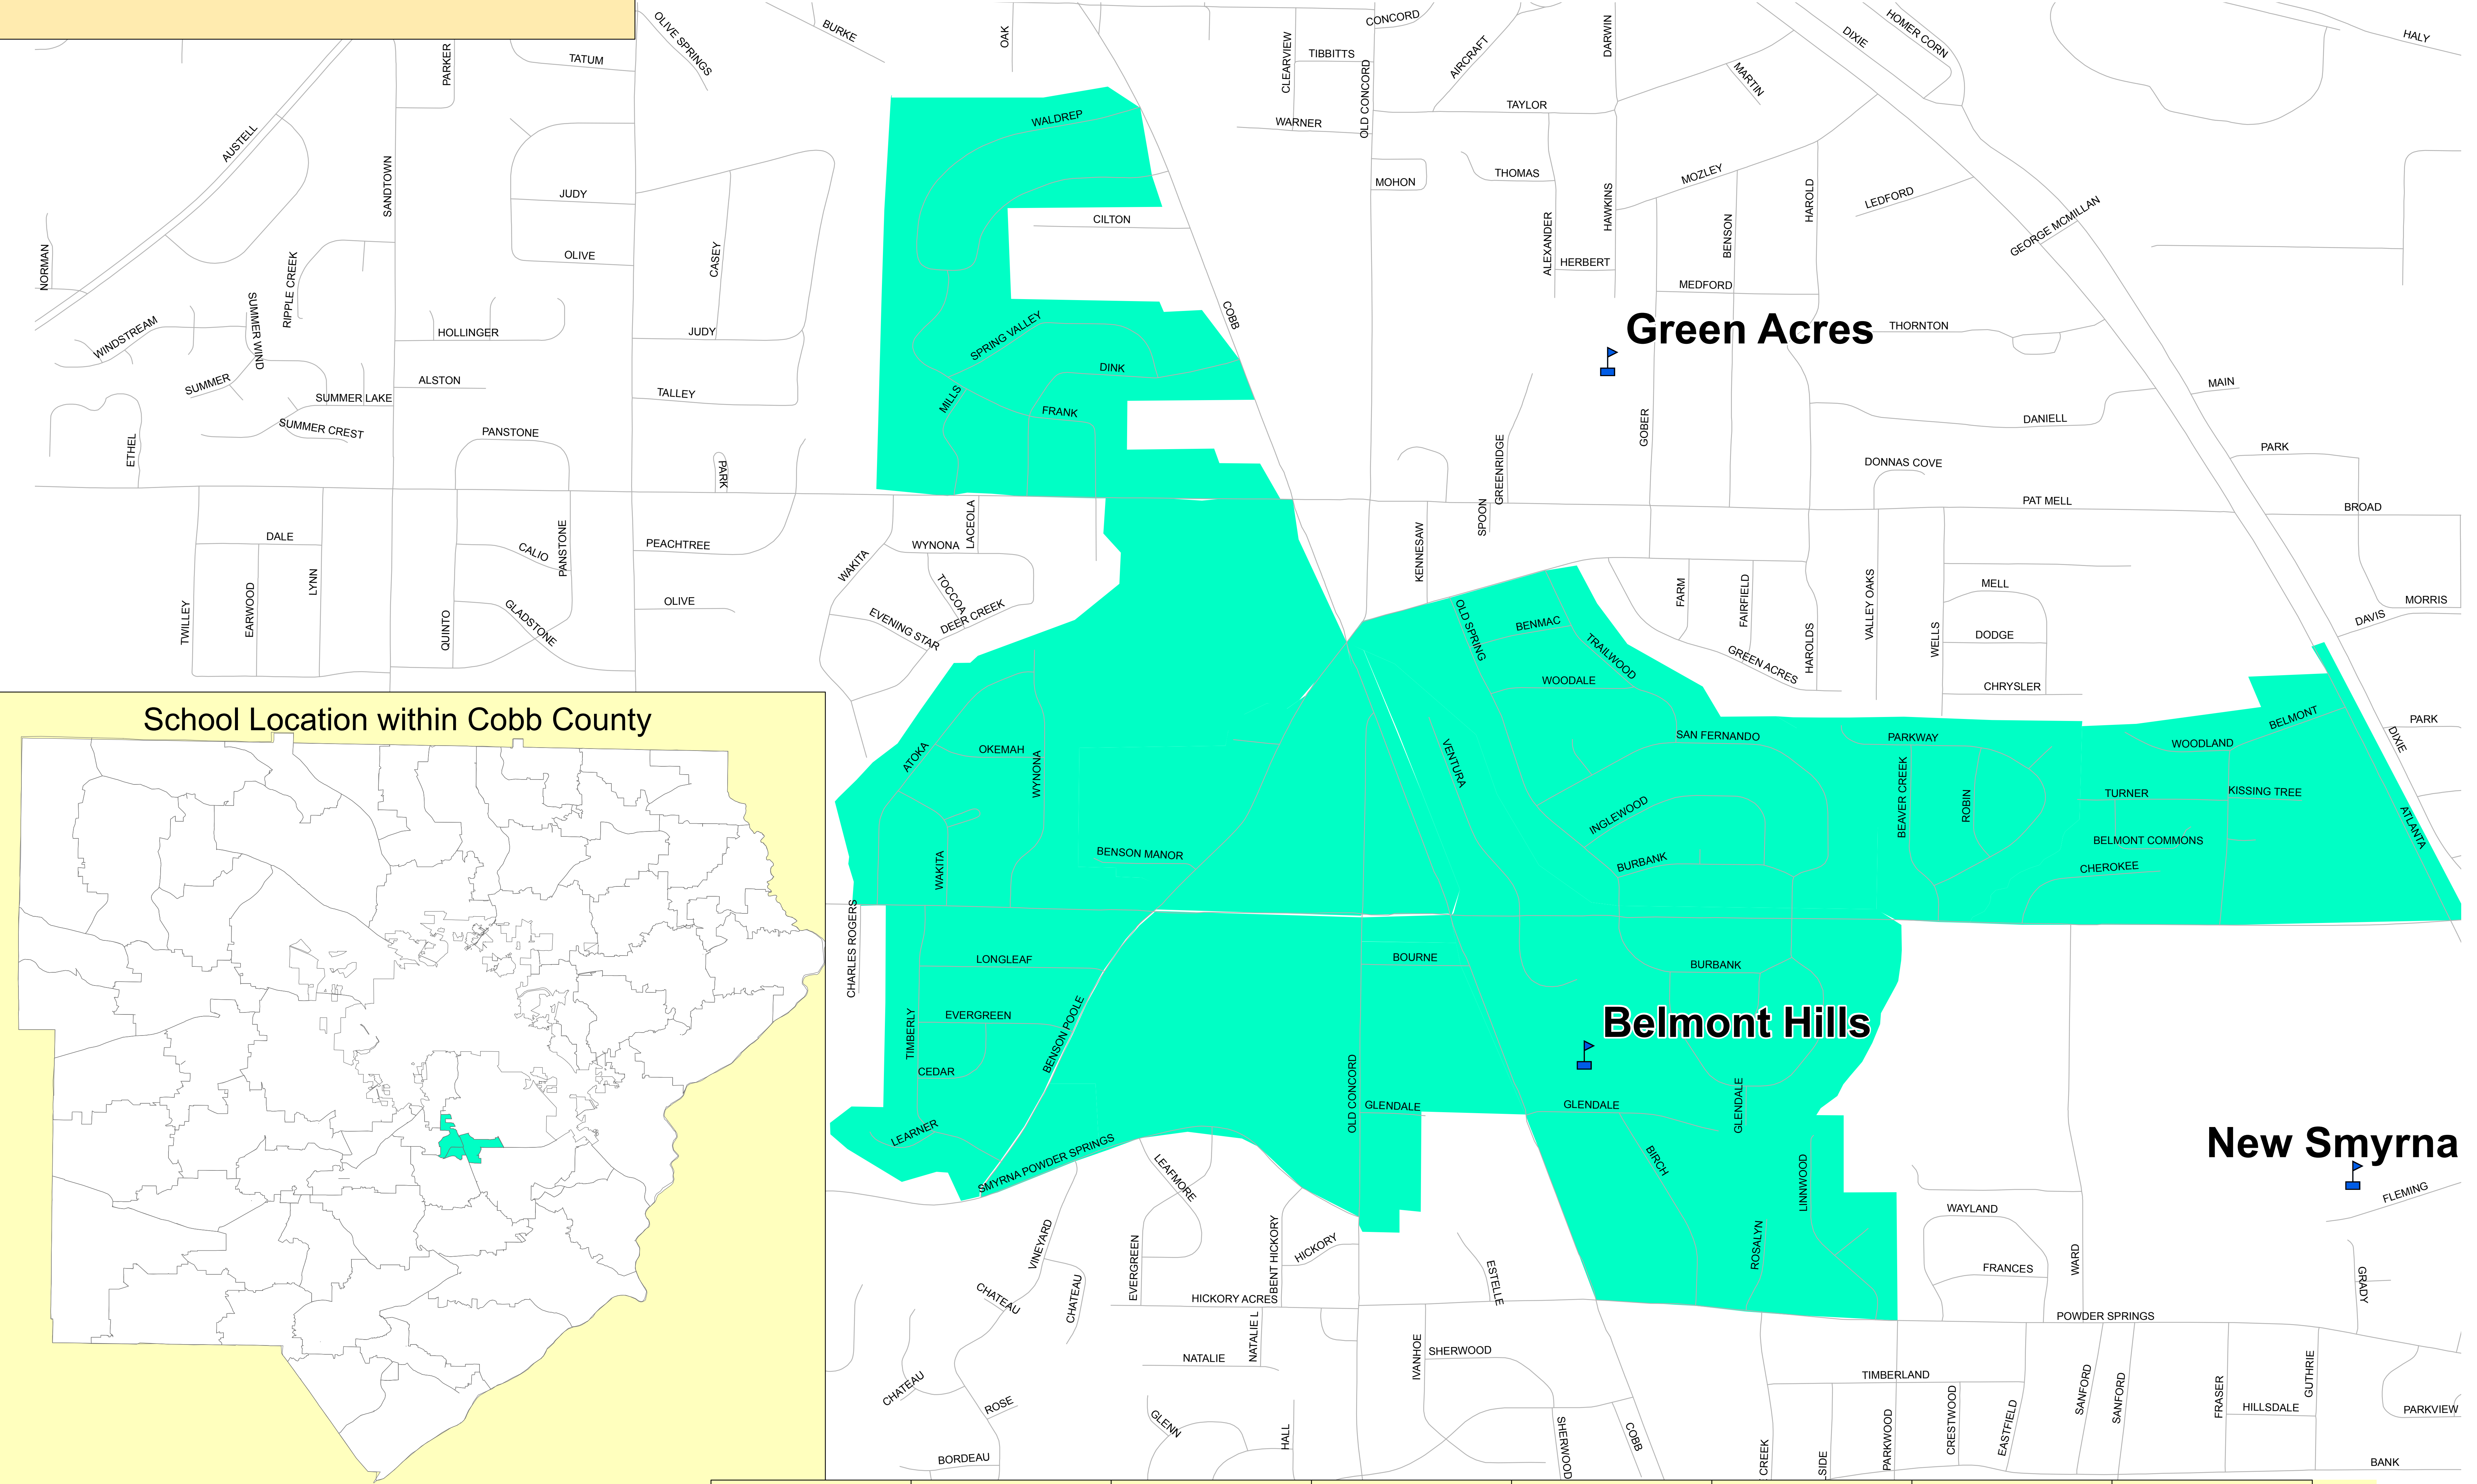

# Belmont Hills Elementary

### NOTICE

This map is an approximate representation of attendance zones and other features.  
For precise information regarding a specific street address or dwelling address please go to the following web site: <http://edulogwebs1.cobbk12.org/edulog/webquery>  
For precise information about any school attendance zone boundaries, please email: [Planning.Operations@cobbk12.org](mailto:Planning.Operations@cobbk12.org)

**Green Acres**

**Belmont Hills**

**New Smyrna**

### School Location within Cobb County

0

0.5

1

2 Miles