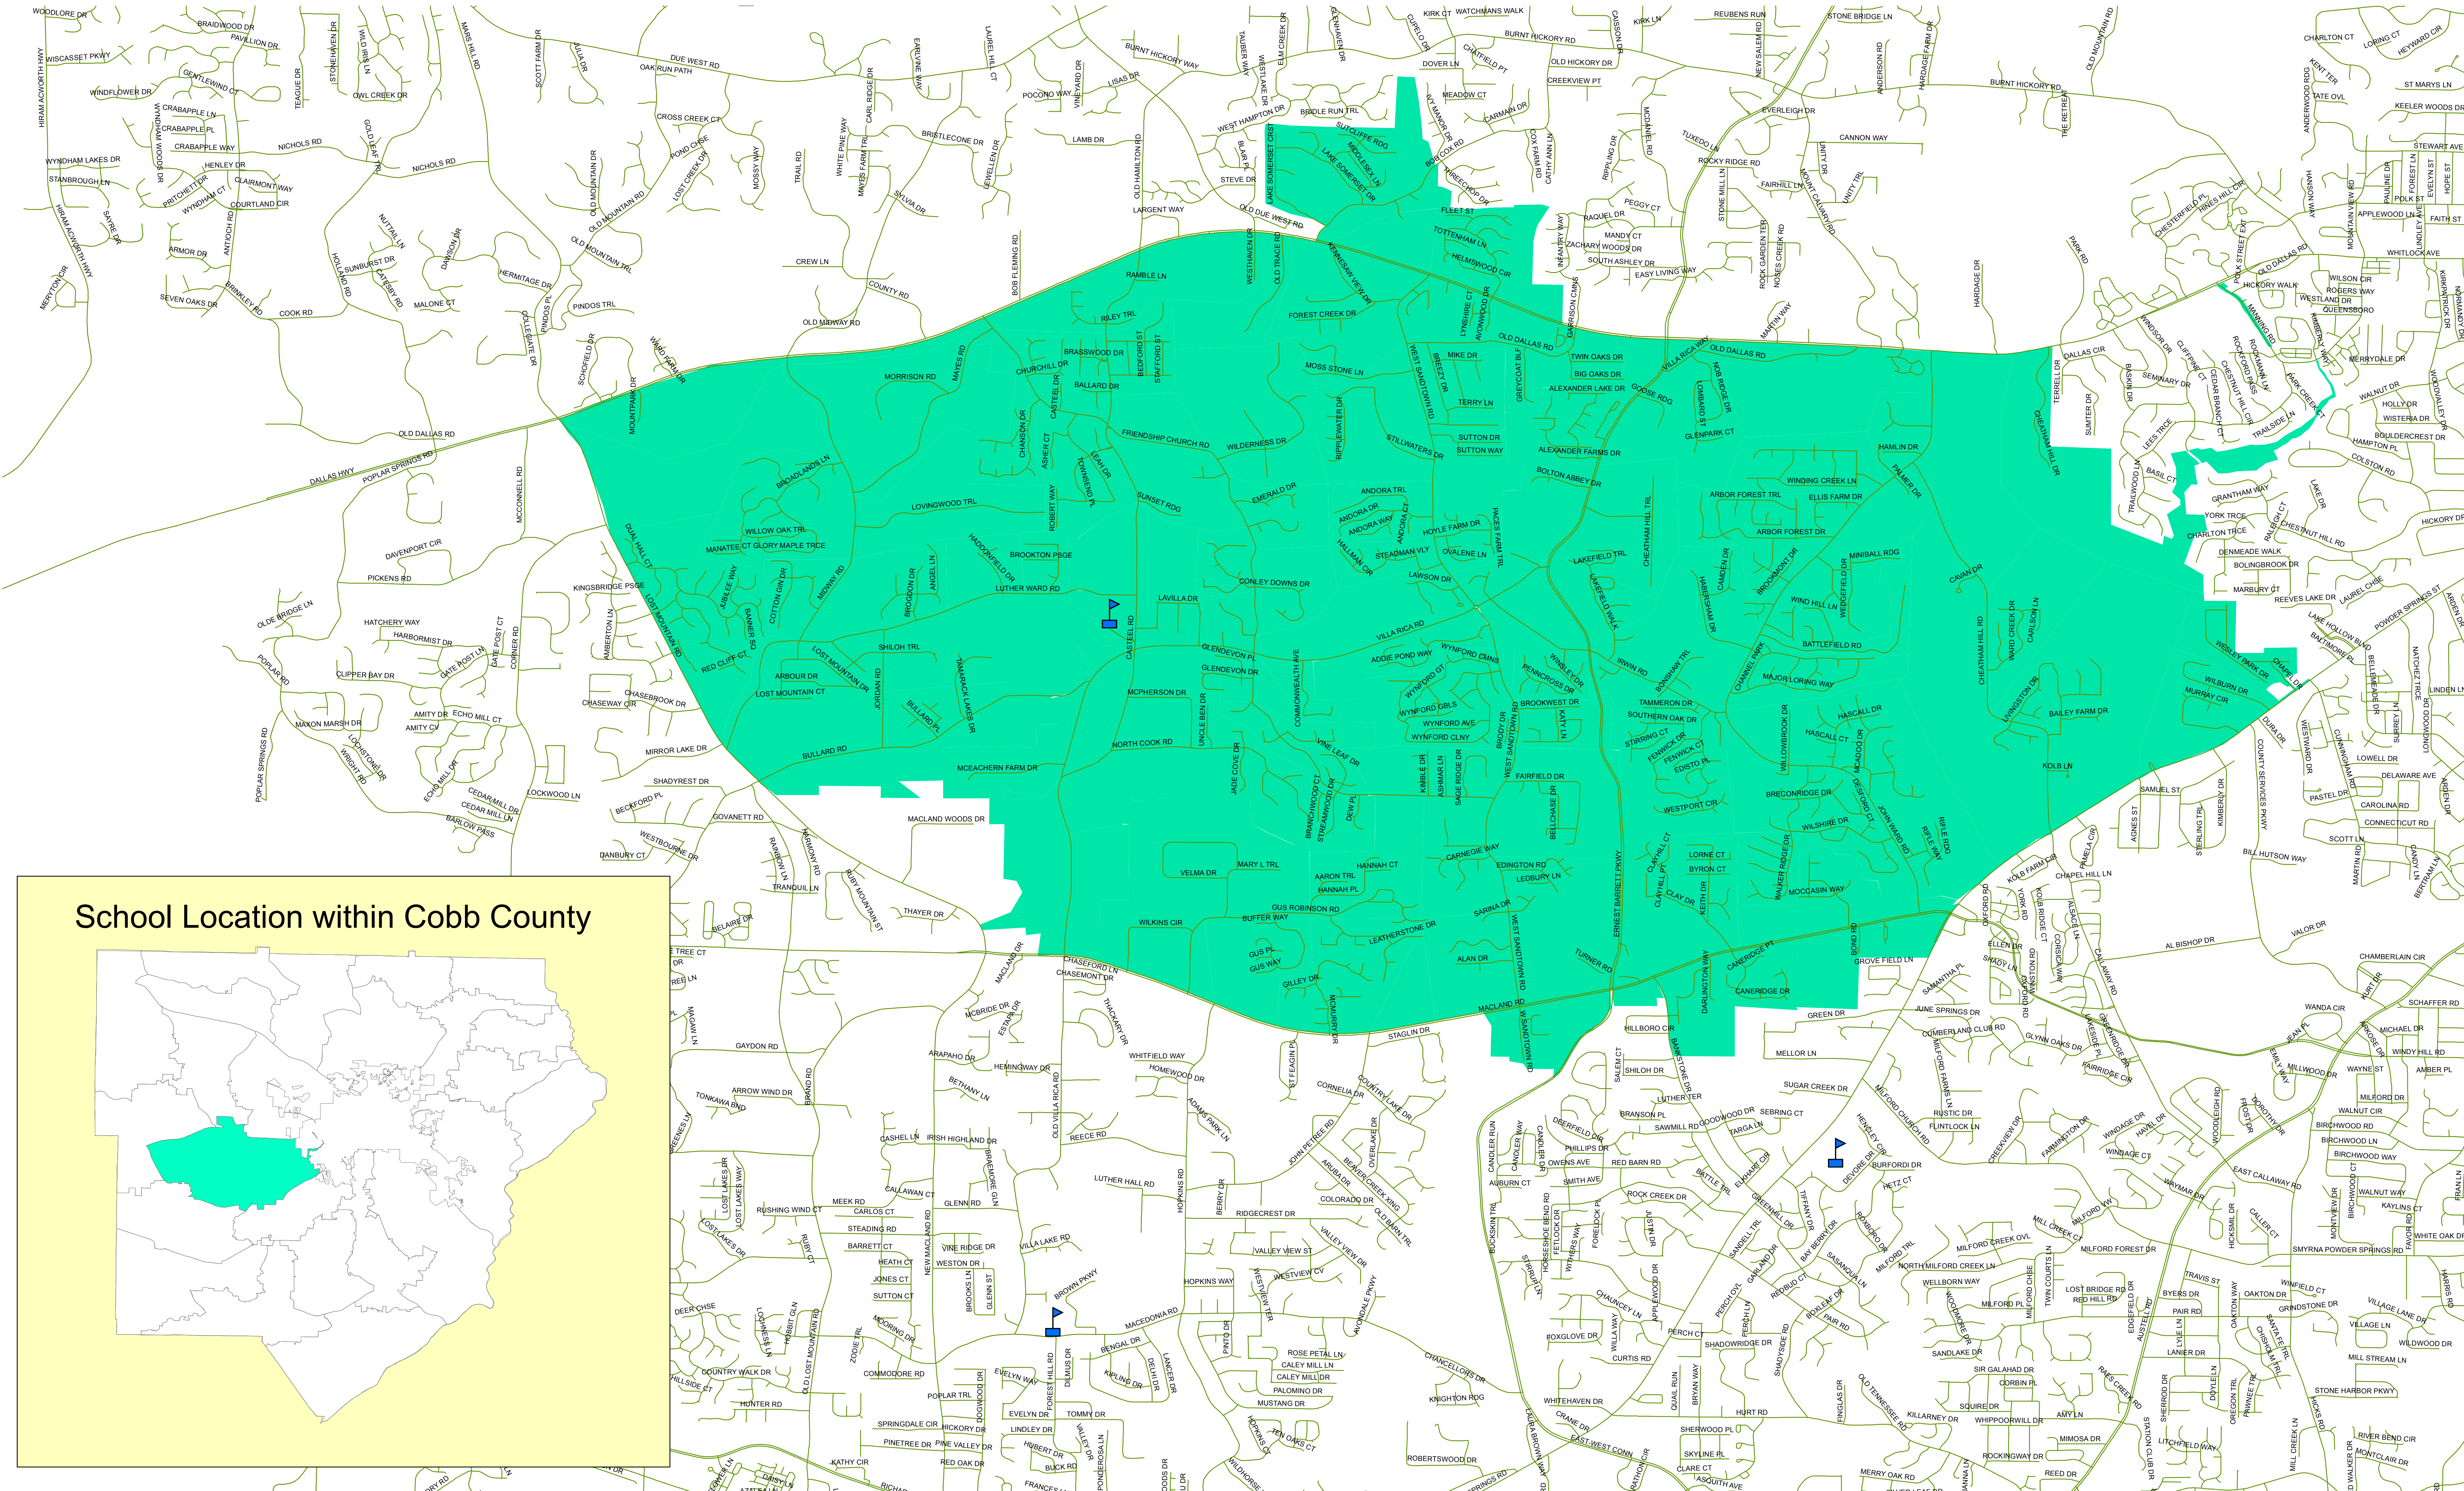

# Lovinggood Middle

## Cobb County School District Attendance Zone

### NOTICE

This map is an approximate representation of attendance zones and other features.  
For precise information regarding a specific street address or dwelling address please go to the following web site: <http://edulogwebs1.cobbk12.org/edulog/webquery>  
For precise information about any school attendance zone boundaries, please email: [Planning.Operations@cobbk12.org](mailto:Planning.Operations@cobbk12.org)

### School Location within Cobb County