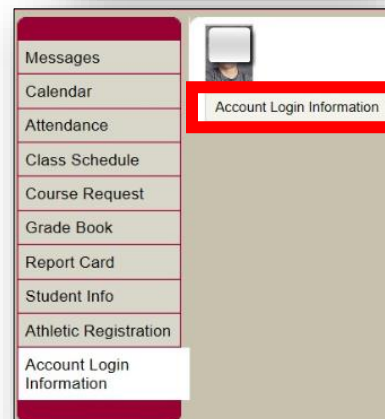

# Finding Student Office 365 Login Information for Learning Resources

These directions explain how students can find and view their login information for Office 365 in Student VUE.

1. Using a web browser or the QR Code to right, and go to StudentVUE.

<https://studentvue.cobbk12.org/>

2. On the left, click on **Account Login Information**.

3. Click on **Account Login Information** below the picture.

4. The student O365 username information will be displayed.  
*Note: If any special characters appear in the username, they will be required for login.*