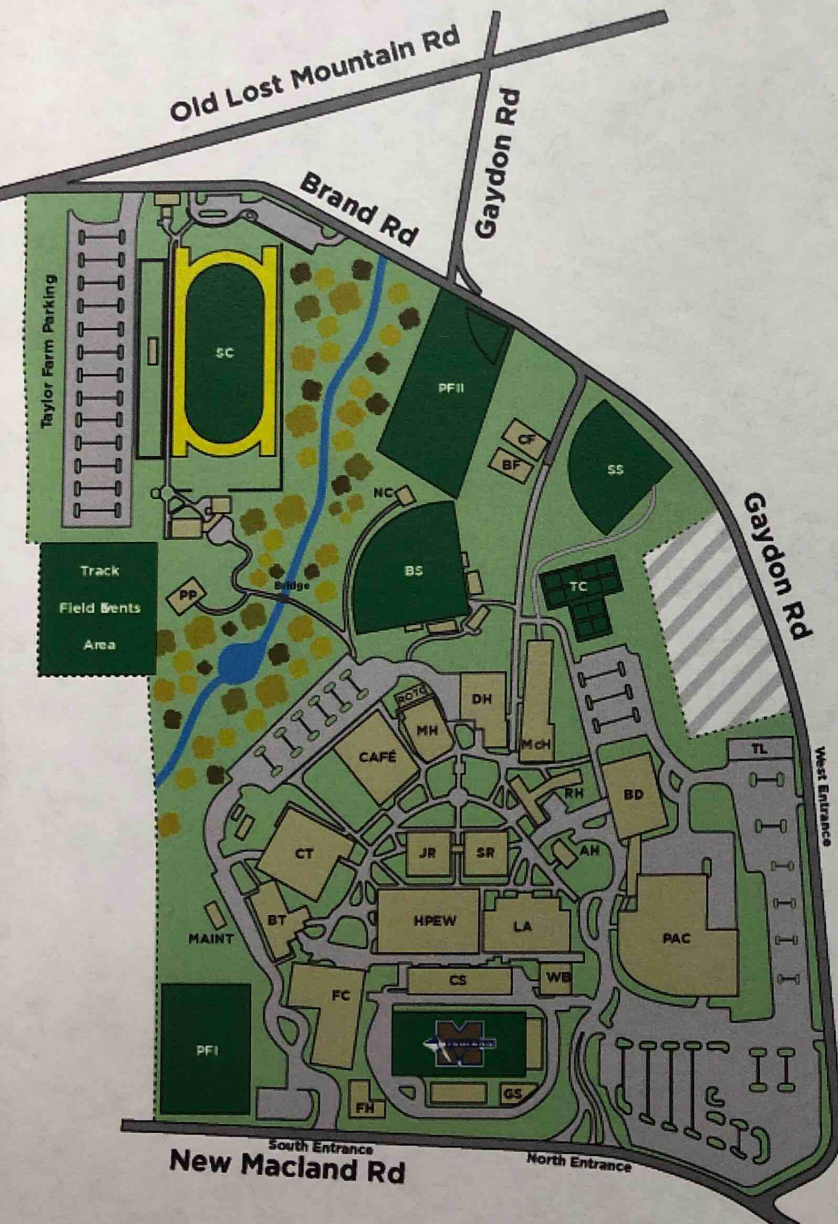

# CAMPUS MAP

- AH Alumni House
- BD Band/Drama Facility
- BF Baseball Field House
- BS Baseball Stadium
- BT Business Technology
- CAFÉ McEachern Cafeteria
- CF Cheer Facility
- CS Cantrell Stadium
- CT Career Technology
- DH Dobbs Hall
- FC Freshman Center
- FH Football Field House
- GS Girls Soccer Field House
- HPEW Health, Physical Education, Wellness
- JR Junior Hall
- LA Lovinggood Arena
- MH Murray Hall
- MCH Macland Hall
- PAC Performing Arts Center
- PF Practice Field I (Football, Soccer)
- PFII Practice Field II (Lacrosse, Softball)
- PP Picnic Pavilion
- RH Russell Hall
- SC Sports Complex (Lacrosse, Track)
- SR Senior Hall
- SS Softball Stadium
- TC Tennis Courts
- TL Transportation Lot
- WB Wrestling Building