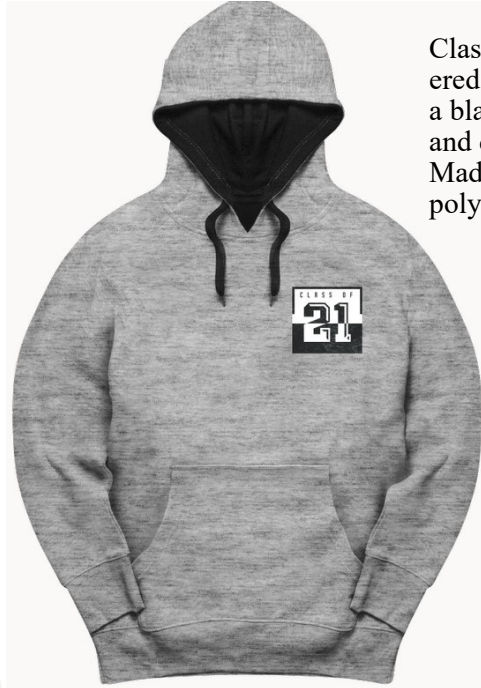

SENIORS ROCK!

#AMA21NG

2021 Hoodie