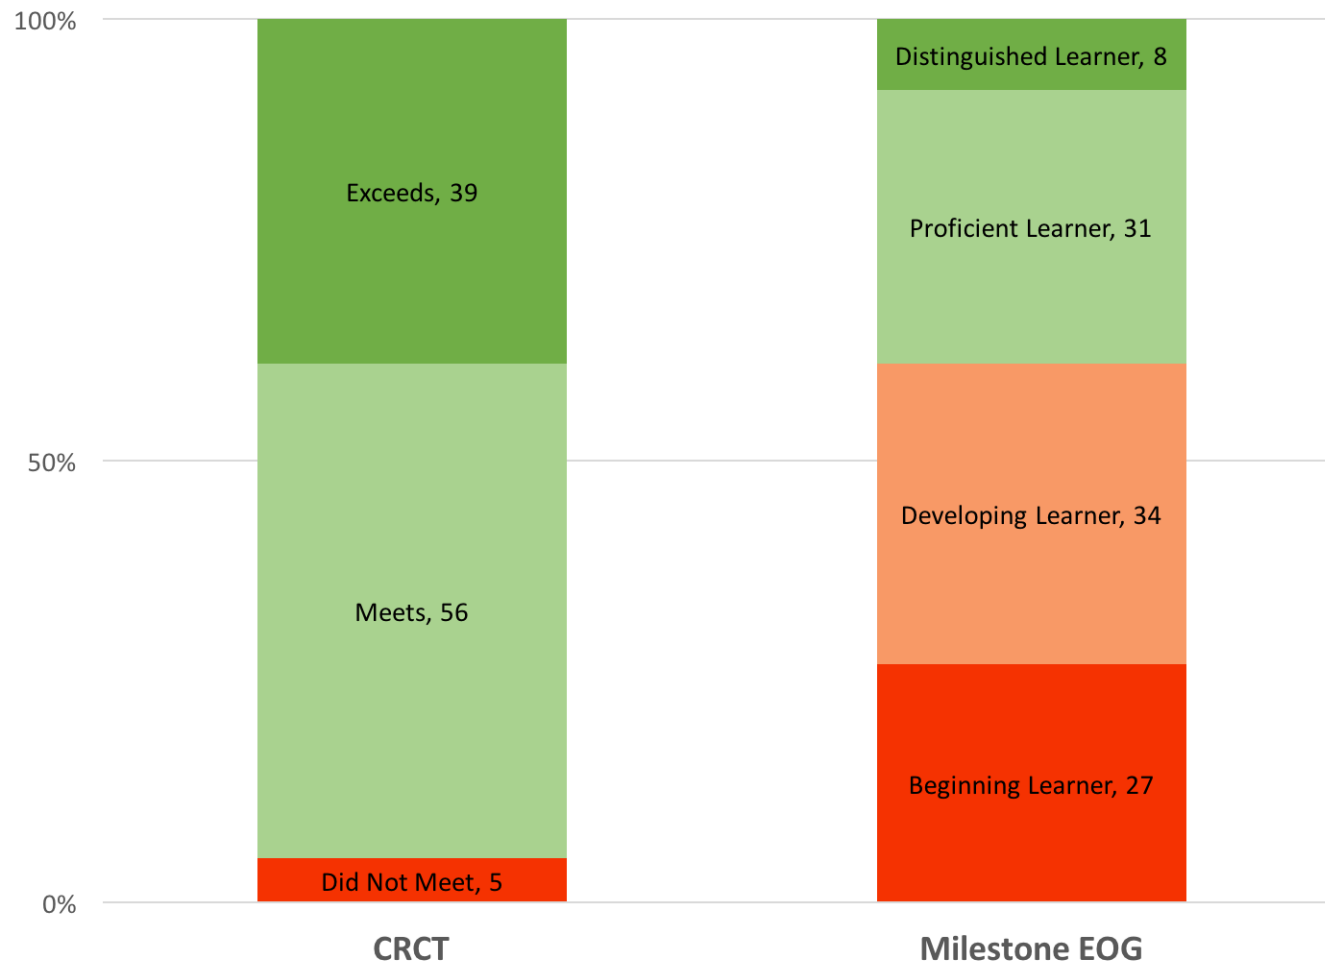

MILESTONES STATEWIDE RESULTS

ELEMENTARY SCHOOLS

New Milestones Have Four Performance Bands Instead of Three

Grade 5 ELA

State has not indicated which performance band will be failing – these slides assume only Beginning Learners will fail.

Approximately 30% of Students Statewide Failed the New Milestones

Failure rates for the new Milestones vary from 21% on Math Grade 3 to 33% on ELA Grade 3.

New Milestones Are Harder

Statewide Failure Rate on Milestone EOG Minus Statewide Failure Rate on CRCT

The State BOE set cutoffs so that a much larger group of students will fail many of the Milestone EOGs compared to the CRCTs.

ELA Grade 5 had 22.7% more failures.

Science Grade 3 only had 1% more failures.