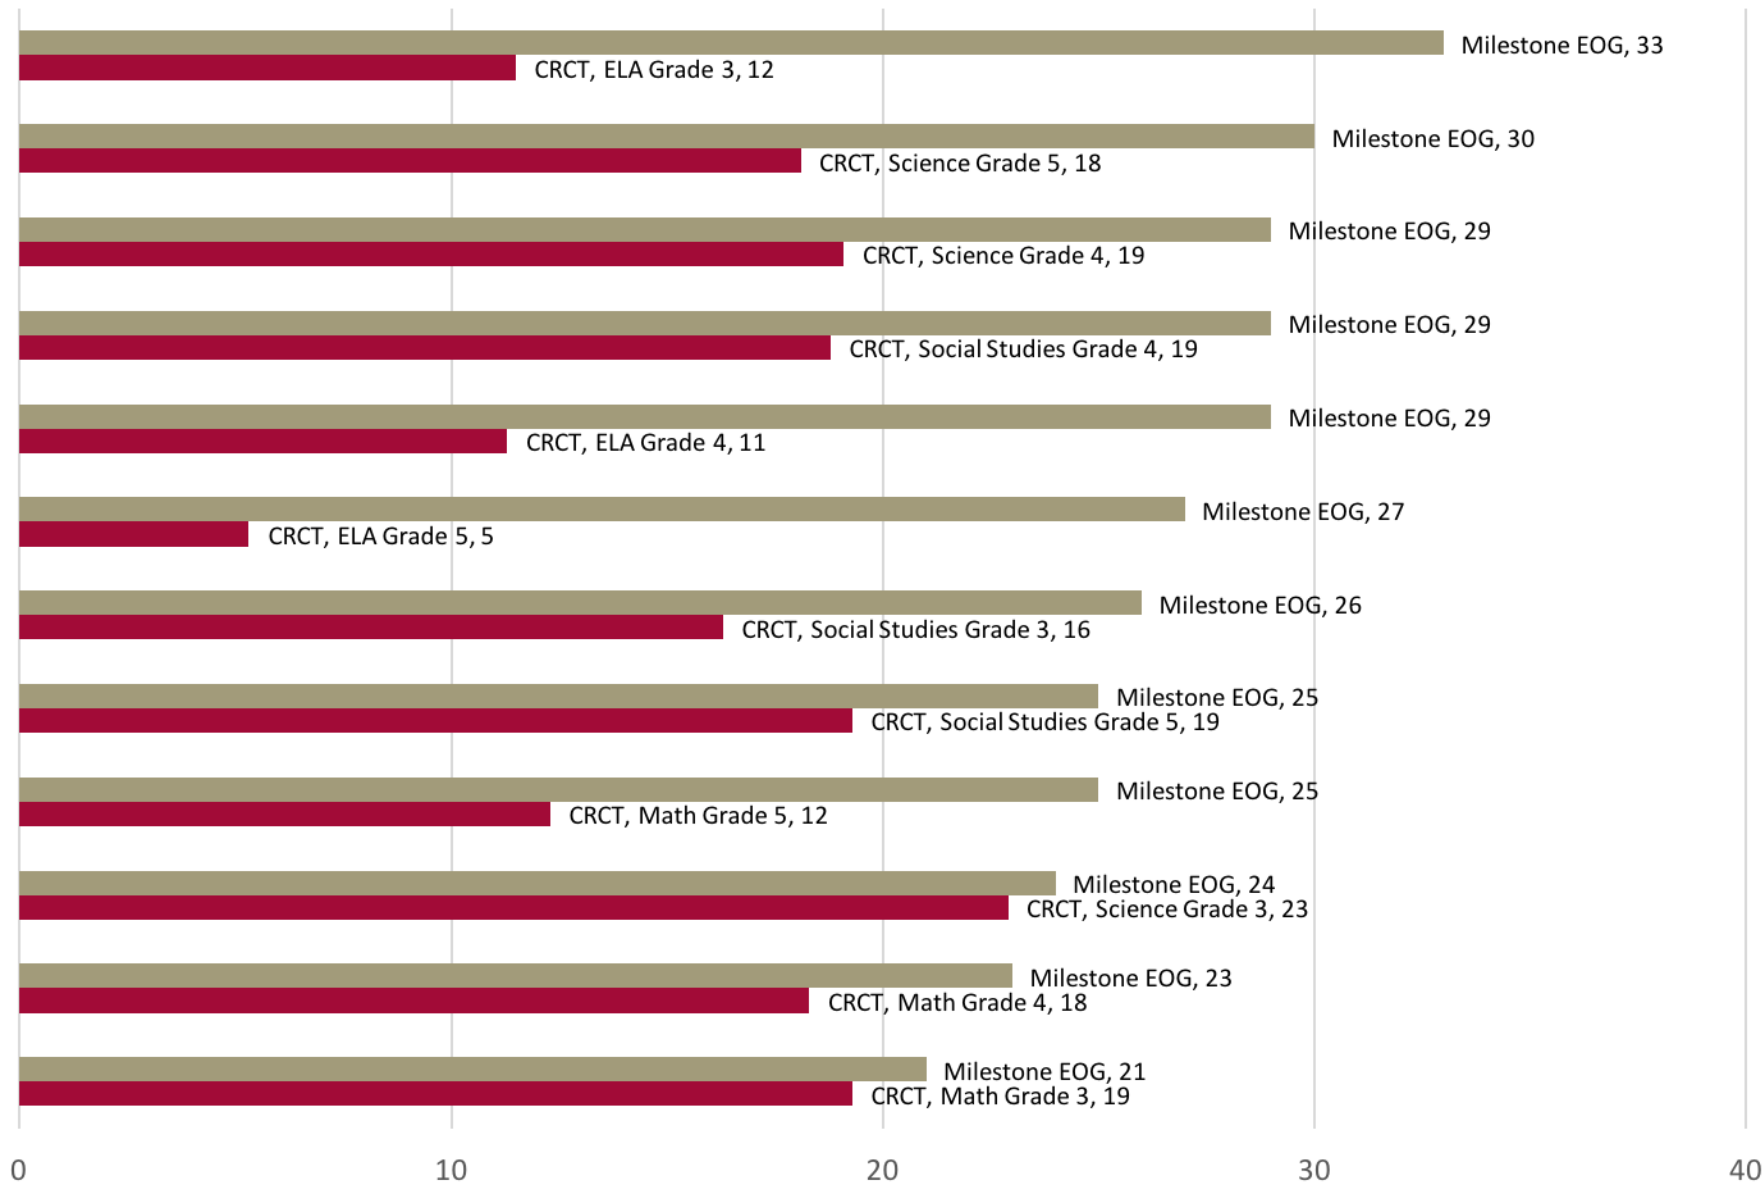

MILESTONES STATEWIDE RESULTS

ELEMENTARY SCHOOLS

New Milestones Have Four Performance Bands Instead of Three

Grade 5 ELA

State has not indicated which performance band will be failing – these slides assume only Beginning Learners will fail.

Approximately 30% of Students Statewide Failed the New Milestones

Failure rates for the new Milestones vary from 21% on Math Grade 3 to 33% on ELA Grade 3.

New Milestones Are Harder

Statewide Failure Rate on Milestone EOG Minus Statewide Failure Rate on CRCT

The State BOE set cutoffs so that a much larger group of students will fail many of the Milestone EOGs compared to the CRCTs.

ELA Grade 5 had 22.7% more failures.

Science Grade 3 only had 1% more failures.