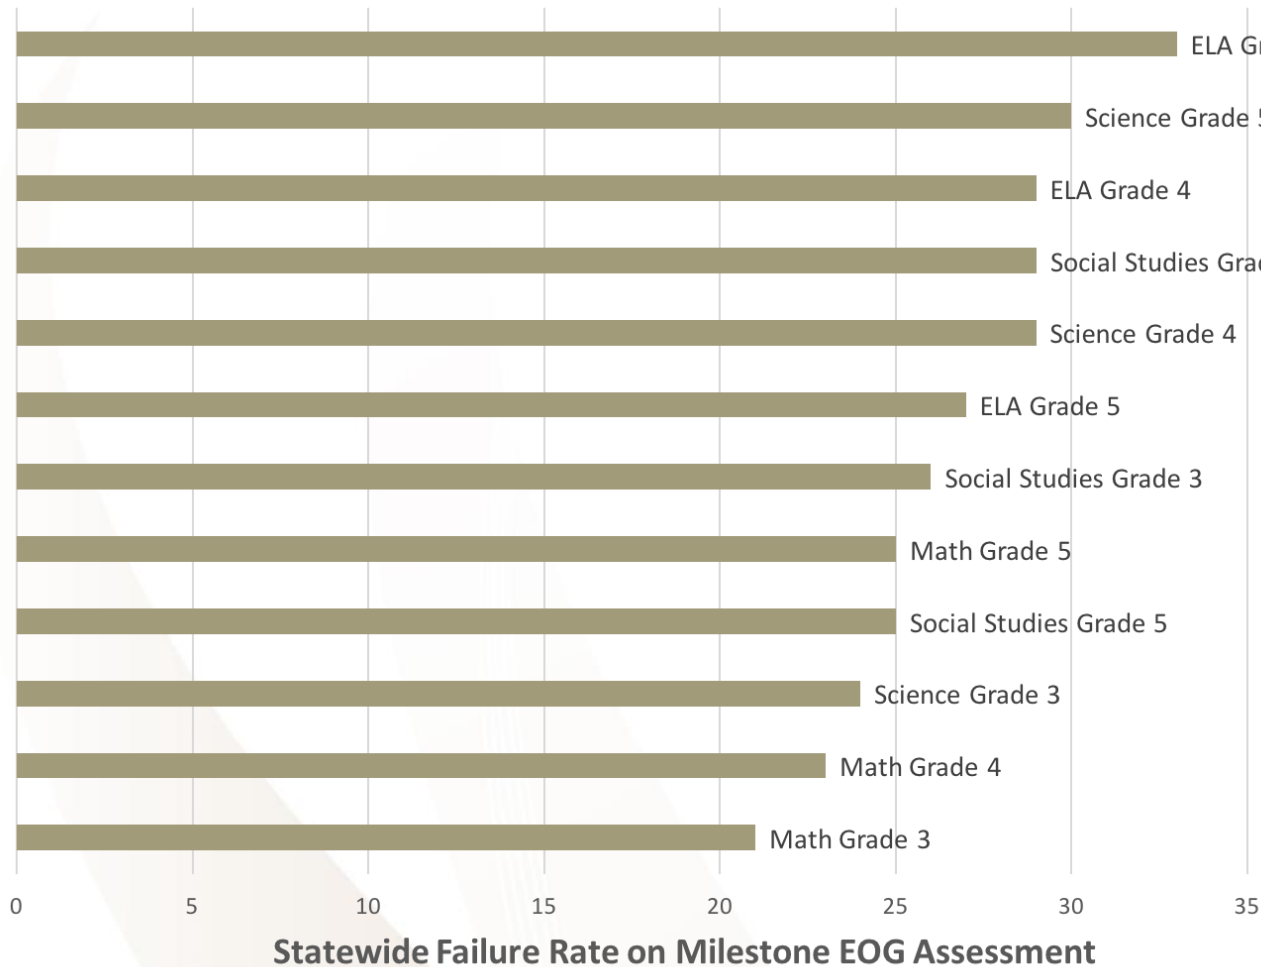

MILESTONES STATEWIDE RESULTS

ELEMENTARY SCHOOLS

New Milestones Have Four Performance Bands Instead of Three

Grade 5 ELA

State has not indicated which performance band will be failing – these slides assume only Beginning Learners will fail.

Approximately 30% of Students Statewide Failed the New Milestones

Failure rates for the new Milestones vary from 21% on Math Grade 3 to 33% on ELA Grade 3.

New Milestones Are Harder

Statewide Failure Rate on Milestone EOG Minus Statewide Failure Rate on CRCT

The State BOE set cutoffs so that a much larger group of students will fail many of the Milestone EOGs compared to the CRCTs.

ELA Grade 5 had 22.7% more failures.

Science Grade 3 only had 1% more failures.