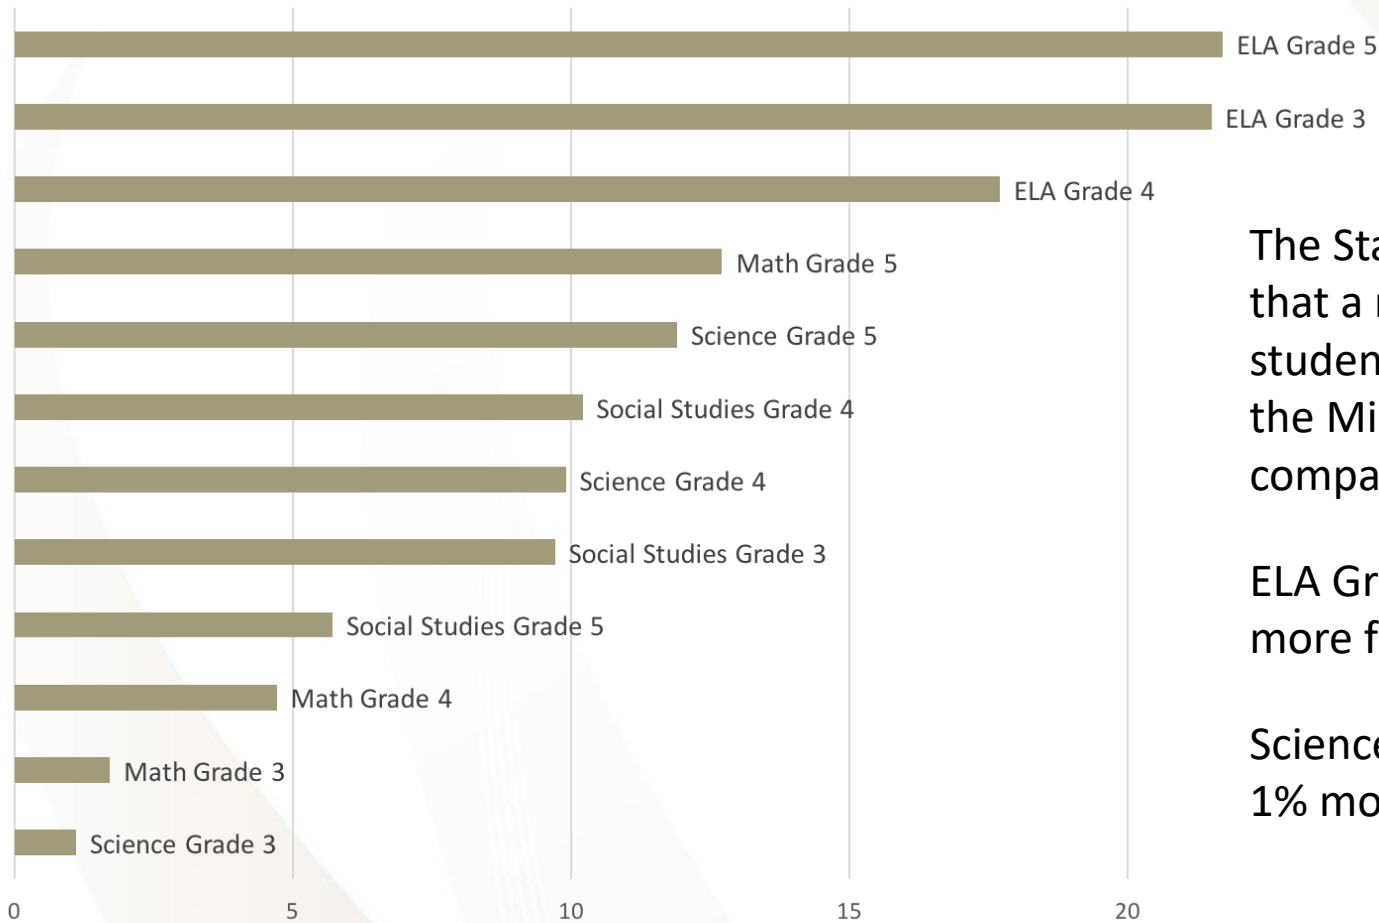

MILESTONES STATEWIDE RESULTS

ELEMENTARY SCHOOLS

New Milestones Have Four Performance Bands Instead of Three

Grade 5 ELA

State has not indicated which performance band will be failing – these slides assume only Beginning Learners will fail.

Approximately 30% of Students Statewide Failed the New Milestones

Failure rates for the new Milestones vary from 21% on Math Grade 3 to 33% on ELA Grade 3.

New Milestones Are Harder

Statewide Failure Rate on Milestone EOG Minus Statewide Failure Rate on CRCT

The State BOE set cutoffs so that a much larger group of students will fail many of the Milestone EOGs compared to the CRCTs.

ELA Grade 5 had 22.7% more failures.

Science Grade 3 only had 1% more failures.