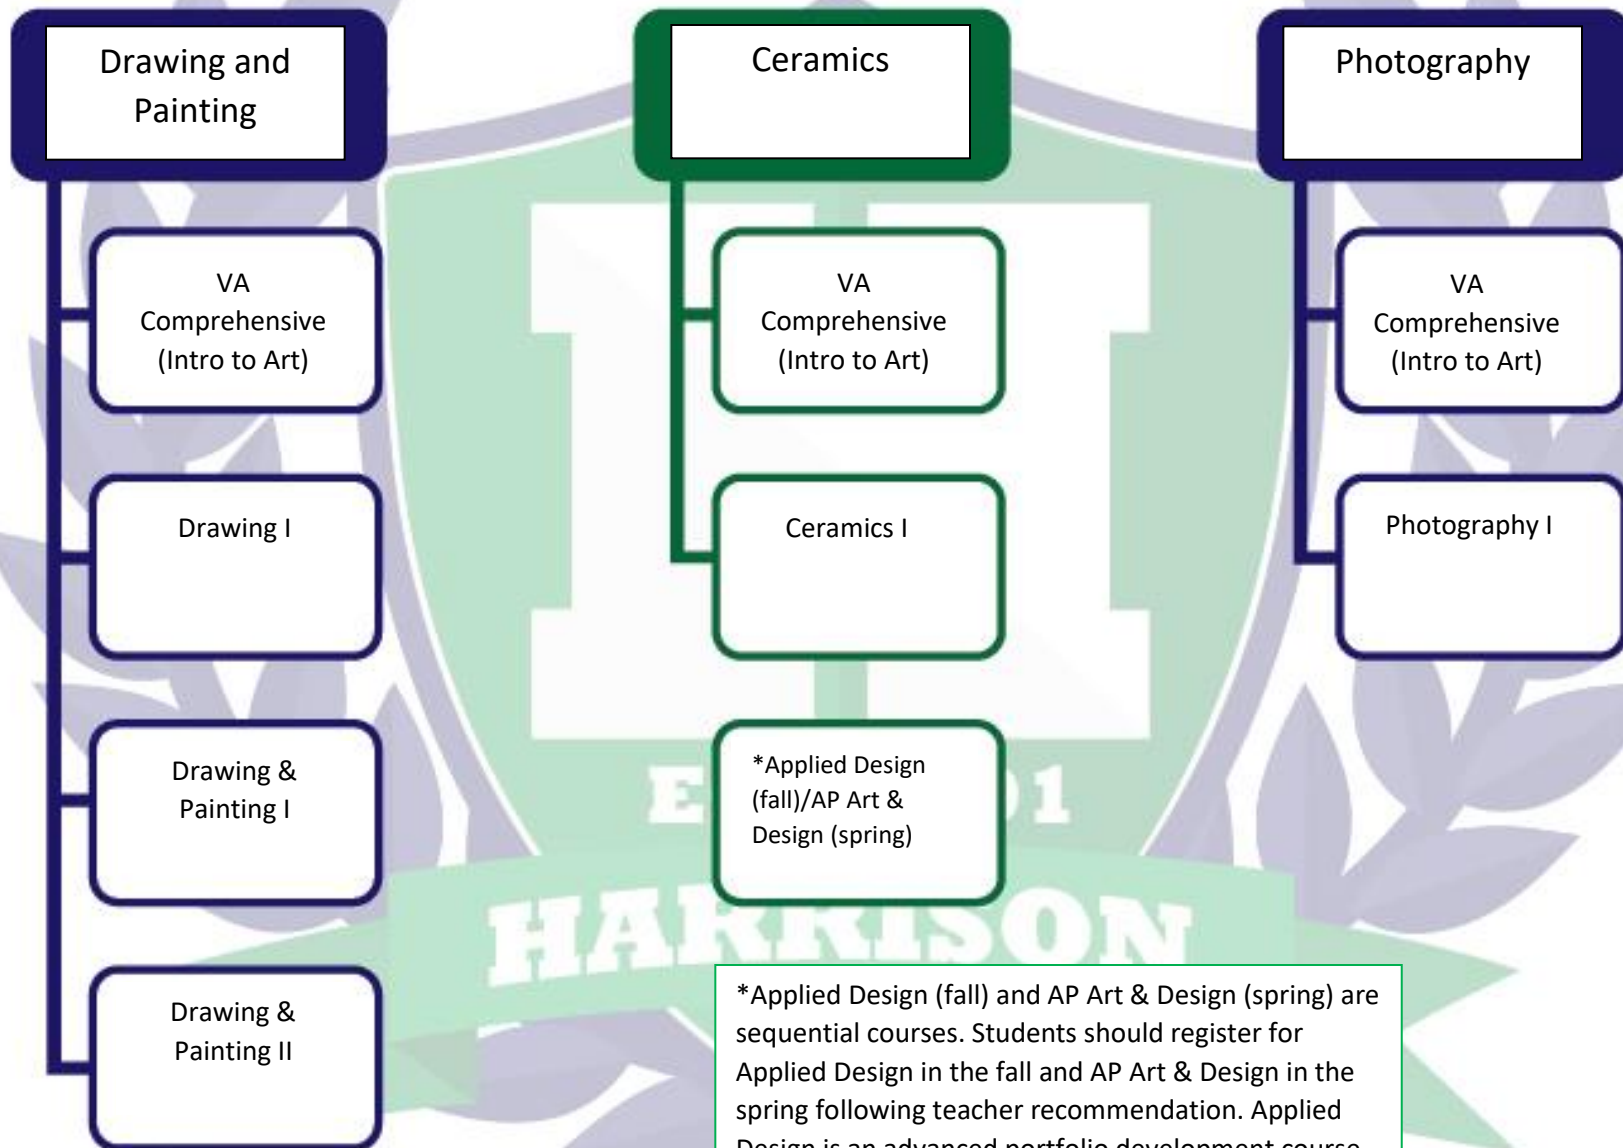

# FINE ARTS DEPARTMENT

## COURSE OF STUDY - HARRISON HIGH SCHOOL

\*Applied Design (fall) and AP Art & Design (spring) are sequential courses. Students should register for Applied Design in the fall and AP Art & Design in the spring following teacher recommendation. Applied Design is an advanced portfolio development course. In AP Art & Design students will create portfolios that include photography and digital art. Both courses are for Juniors and/or Seniors.