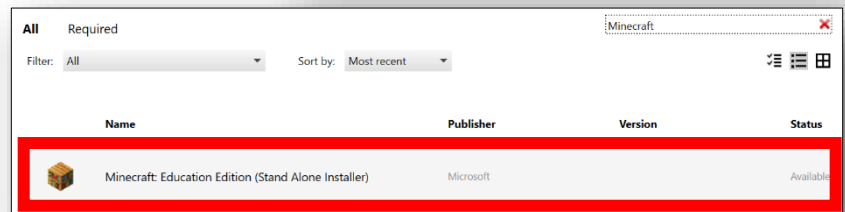

1. Use the desktop icon to open **Software Center**.

*Note: Remote students will need to have a CCSD-owned Windows device connected to the school network on campus to access Software Center.*

2. On the left column menu, click the **Applications** tab.

3. In upper right in the **search field**, type Minecraft.

4. Click **Minecraft: Education Edition** icon.

5. Click **Install** or **Update**.