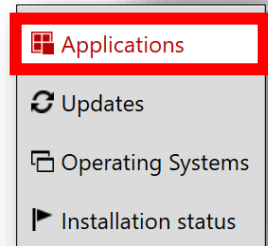

# Download and Update Minecraft Education Edition from Software Center

Minecraft: Education Edition is available for CCSD educators and students. These directions will explain how to download and update it from Software Center using a CCSD-owned Windows device.

1. Use the desktop icon to open **Software Center**.

*Note: Remote students will need to have a CCSD-owned Windows device connected to the school network on campus to access Software Center.*

2. On the left column menu, click the **Applications** tab.