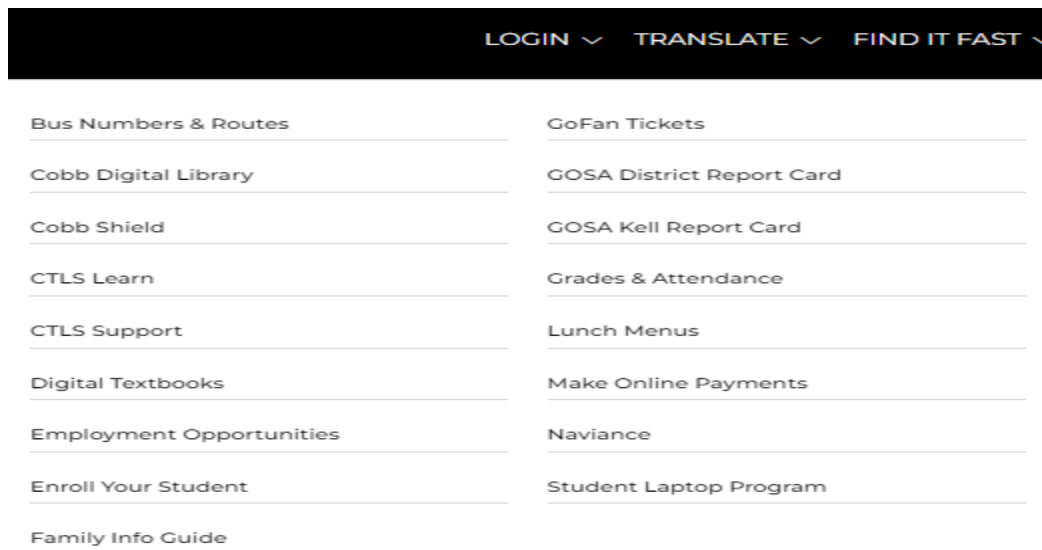

Naviance Login

Step 1- [Kell High School website](#) or [Cobb County School District website](#)

Step 2- Click on **“FIND IT FAST”**

*Top right-hand corner of page

Step 3- Choose **“Naviance”**

If necessary, use **Student Office 365 credentials to login to Naviance