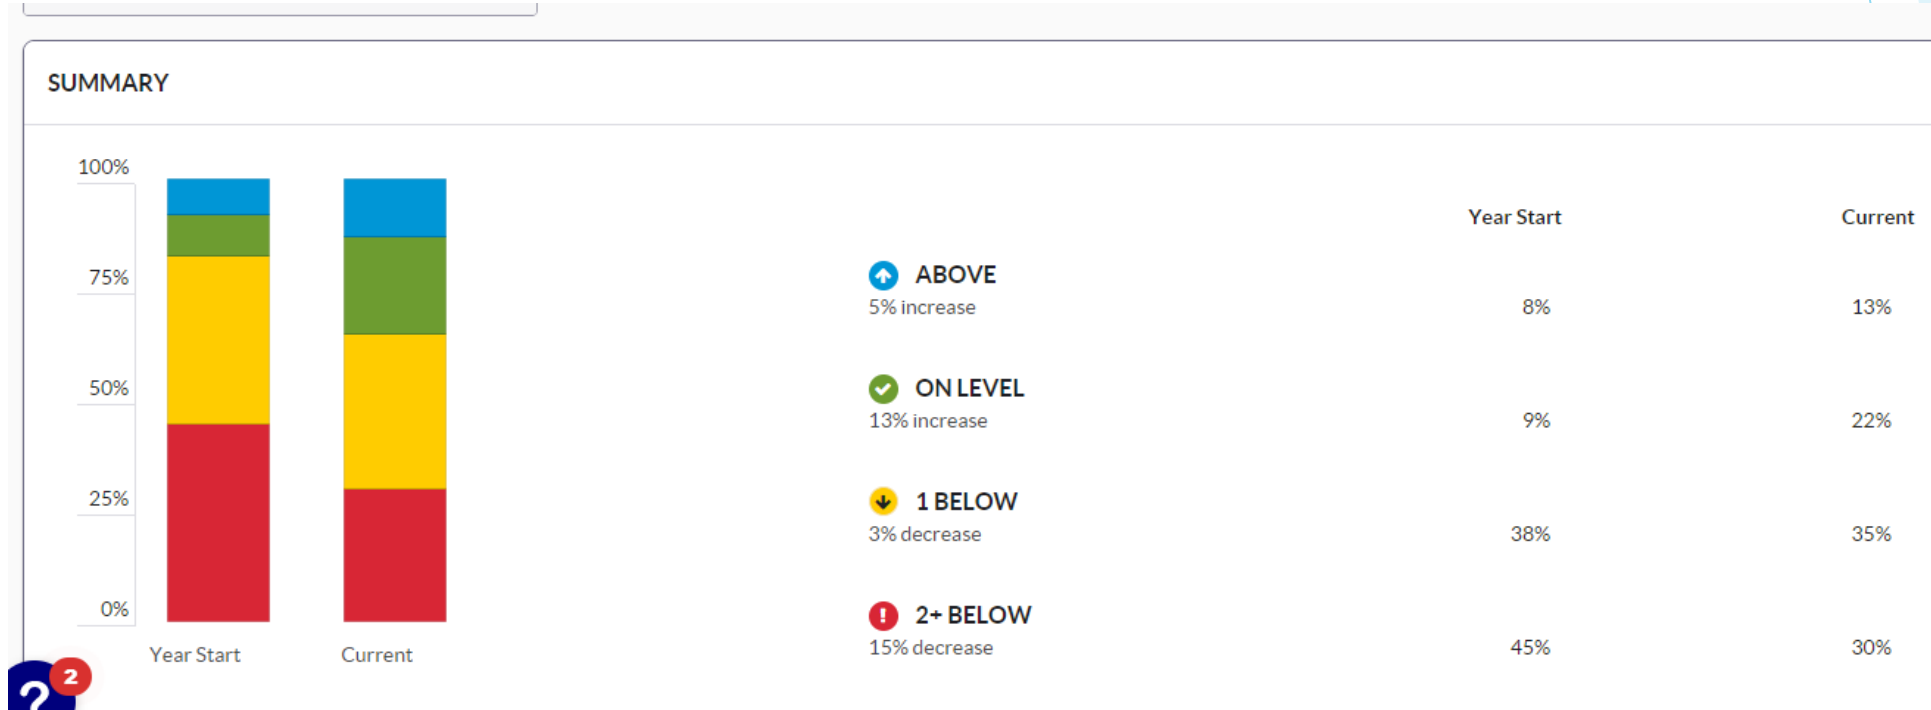

Upcoming Events and Spring

- ▶ All Family Dance to Support 5th grade
- ▶ WIGS nights
- ▶ End of Year Family Picnic

Academic Updates

Midyear RI-MI Data

- ▶ Please see handout

Summer Activities

- ▶ Summer Camps
- ▶ Back to school Health Fair