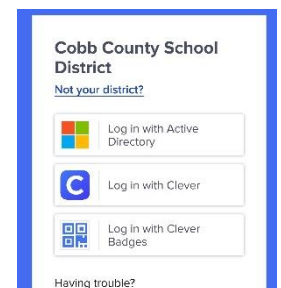

5. Use your child's CCSD login credentials to complete the log-in process.

Login ID: Firstname.Lastname@students.cobbk12.org

Password: studentID#

6. Your child's profile and points will be displayed. Use the buttons to view teacher prize stores and make purchases.