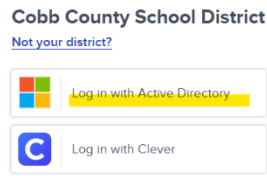

PBIS STUDENT REWARDS LOG-IN

ON A WEB-BROWSER ([click here for video walk through](#))

1. Open the PBIS Rewards Student Log-in link below: <https://student.pbisrewards.com/login.php>
2. Click on **Clever**
3. Type in Rocky Mount Elementary School in the text box and choose our school from the list (see picture)

4. Choose **log in with active directory**