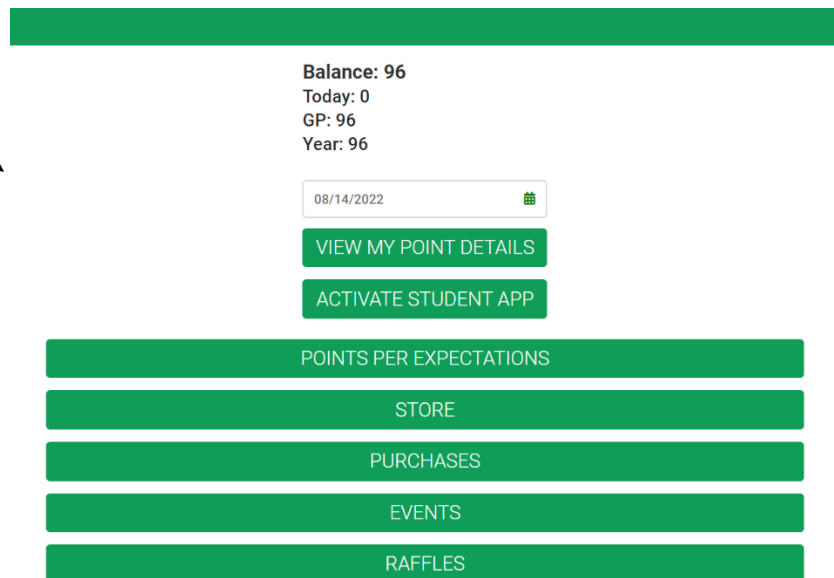

ON A MOBILE DEVICE ([click here for video walk-through](#))

1. Download the PBIS Student Rewards App from your mobile app store and open the app.

2. Choose the **Clever** button to for logging in.

3. Type Rocky Mount Elementary School in the text box and choose our school from the list.