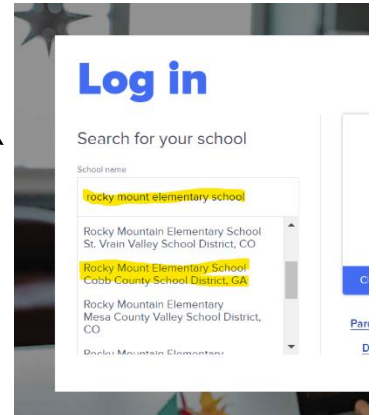

PBIS STUDENT REWARDS LOG-IN

ON A WEB-BROWSER ([click here for video walk through](#))

1. Open the PBIS Rewards Student Log-in link below: <https://student.pbisrewards.com/login.php>
2. Click on **Clever**
3. Type in Rocky Mount Elementary School in the text box and choose our school from the list (see picture)

4. Choose **log in with active directory**